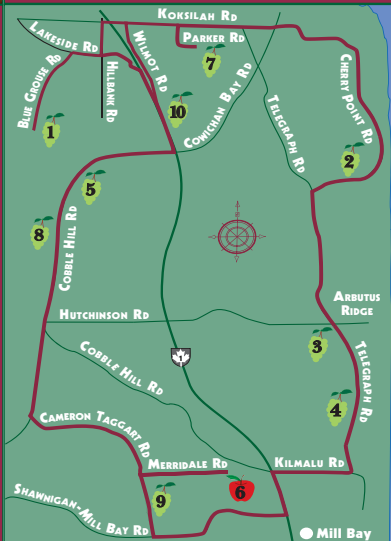

- 6 MERRIDALE CIDER, BISTRO, DISTILLERY & SPA**
1230 Merridale Road (Daily)
250 743-4293 • merridalecider.com
- 7 ROCKY CREEK WINERY**
1854 Myhrest Road (Fri&Sat)
250 748-5622 • rockycreekwinery.ca
- 8 SILVERSIDE FARM WINERY**
3810 Cobble Hill Road (Thurs-Sun)
250 743-9149 • silversidefarm.com
- 9 UNSWORTH VINEYARDS**
2915 Cameron Taggart Road (Fri-Sun)
250 929-2292
unsworthvineyards.com
- 10 VENTURI SCHULZE VINEYARDS**
4235 Vineyard Road (Wed-Sun)
250 743-5630 • venturischulze.com

- 1 BLUE GROUSE VINEYARDS**
4365 Blue Grouse Road (Wed-Sat)
250 743-3834
bluegrousevineyards.com
- 2 CHERRY POINT ESTATE WINES**
840 Cherry Point Road (Daily)
250 743-1272
cherrypointestatewines.com
- 3 DAMALI LAVENDER, WINERY AND B&B**
3500 Telegraph Road (Fri-Sun)
250 743-4100 • damali.ca
- 4 ENRICO VINEYARDS**
3280 Telegraph Road (Daily)
250 733-2356 • enricowinery.com
- 5 GLENTERRA VINEYARDS & THISTLES CAFÉ**
3897 Cobble Hill Road (Thurs-Sun)
250 743-2330 • glenterravineyards.com

A TASTY CHRISTMAS SHOPPING EXPERIENCE!